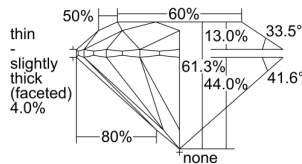

GIA®

FACSIMILE

GIA REPORT

7491409738

Verify this report at GIA.edu

GIA NATURAL DIAMOND DOSSIER®

May 22, 2024
GIA Report Number **7491409738**
Shape and Cutting Style ..... **Round Brilliant**
Measurements ..... **6.19 - 6.23 x 3.81 mm**

GRADING RESULTS

Carat Weight ..... **0.90 carat**
Color Grade ..... **G**
Clarity Grade **S12**
Cut Grade ..... **Excellent**

ADDITIONAL GRADING INFORMATION

Polish ..... **Excellent**
Symmetry ..... **Excellent**
Fluorescence ..... **None**
Clarity Characteristics..... **Cloud, Feather, Crystal**
Inscription(s): **GIA 7491409738**

PROPORTIONS

Profile to actual proportions

GRADING SCALES

GIA COLOR SCALE	GIA CLARITY SCALE	GIA CUT SCALE	
D	FLAWLESS	EXCELLENT	
E	INTERNALLY FLAWLESS		
F		VVS₁	VERY GOOD
G	VVS₂		
H	VS₁	GOOD	
I	VS₂		
J	S1₁	FAIR	
K	S1₂		
L	I₁	POOR	
M	I₂		
N	I₃		
O			
P			
Q			
R			
S			
T			
U			
V			
W			
X			
Y			
Z