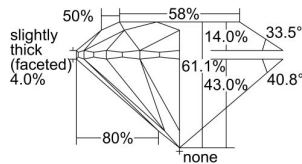

GIA®

FACSIMILE

GIA REPORT 7491418072

Verify this report at GIA.edu

GIA NATURAL DIAMOND DOSSIER®

May 22, 2024
GIA Report Number **7491418072**
Shape and Cutting Style ..... **Round Brilliant**
Measurements ..... **5.88 - 5.90 x 3.60 mm**

GRADING RESULTS

Carat Weight ..... **0.77 carat**
Color Grade ..... **K**
Clarity Grade **VS1**
Cut Grade ..... **Excellent**

ADDITIONAL GRADING INFORMATION

Polish ..... **Excellent**
Symmetry ..... **Excellent**
Fluorescence ..... **None**
Clarity Characteristics..... **Crystal, Needle, Pinpoint**
Inscription(s): **GIA 7491418072**

PROPORTIONS

Profile to actual proportions

GRADING SCALES

GIA COLOR SCALE

COLORLESS	D
	E
	F
	G
	H
	I
	J
NEAR COLORLESS	K
	L
FAINT	M
	N
	O
	P
VERY LIGHT	R
	S
	T
	U
	V
	W
	X
	Y
LIGHT	Z

GIA CLARITY SCALE

	FLAWLESS
	INTERNALLY FLAWLESS
VERY VERY SLIGHTLY INCLUDED	VVS₁
	VVS₂
VERY SLIGHTLY INCLUDED	VS₁
	VS₂
SLIGHTLY INCLUDED	SI₁
	SI₂
	I₁
	I₂
INCLUDED	I₃

GIA CUT SCALE

	EXCELLENT
	VERY GOOD
	GOOD
	FAIR
	POOR