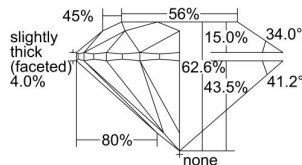

GIA®

FACSIMILE

GIA REPORT 7491420724

Verify this report at GIA.edu

GIA NATURAL DIAMOND DOSSIER®

May 21, 2024
GIA Report Number 7491420724
Shape and Cutting Style ..... Round Brilliant
Measurements ..... 4.62 - 4.64 x 2.90 mm

GRADING RESULTS

Carat Weight ..... 0.38 carat
Color Grade ..... H
Clarity Grade VS1
Cut Grade ..... Excellent

ADDITIONAL GRADING INFORMATION

Polish ..... Excellent
Symmetry ..... Excellent
Fluorescence ..... None
Clarity Characteristics ..... Cloud
Inscription(s): GIA 7491420724

PROPORTIONS

Profile to actual proportions

GRADING SCALES

GIA COLOR SCALE	GIA CLARITY SCALE	GIA CUT SCALE	
D	FLAWLESS	EXCELLENT	
E	INTERNALLY FLAWLESS		
F		VVS₁	VERY GOOD
G	VVS₂		
H	VS₁	GOOD	
I	VS₂		
J	SI₁	FAIR	
K	SI₂		
L	I₁	POOR	
M			
N			
O	I₂		
P			
Q	I₃		
R			
S			
T			
U			
V			
W			
X			
Y			
Z