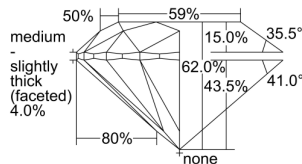

GIA®

FACSIMILE

GIA REPORT

7491422564

Verify this report at GIA.edu

GIA NATURAL DIAMOND DOSSIER®

May 21, 2024
GIA Report Number 7491422564
Shape and Cutting Style ..... Round Brilliant
Measurements ..... 4.43 - 4.47 x 2.76 mm

GRADING RESULTS

Carat Weight ..... 0.34 carat
Color Grade ..... D
Clarity Grade VS1
Cut Grade ..... Excellent

ADDITIONAL GRADING INFORMATION

Polish ..... Excellent
Symmetry ..... Excellent
Fluorescence ..... None
Clarity Characteristics..... Crystal, Needle
Inscription(s): GIA 7491422564

PROPORTIONS

Profile to actual proportions

GRADING SCALES

GIA COLOR SCALE

COLORESS	D
	E
	F
	G
	H
	I
	J
NEAR COLORESS	K
	L
FAIN	M
	N
	O
	P
	Q
VERY LIGHT	R
	S
	T
	U
	V
	W
	X
	Y
LIGHT	Z

GIA CLARITY SCALE

VERY VERY SLIGHTLY INCLUDED	FLAWLESS
	INTERNALLY FLAWLESS
VERY SLIGHTLY INCLUDED	VVS₁
	VVS₂
SLIGHTLY INCLUDED	VS₁
	VS₂
INCLUDED	SI₁
	SI₂
	I₁
	I₂
	I₃

GIA CUT SCALE

EXCELLENT
VERY GOOD
GOOD
FAIR
POOR