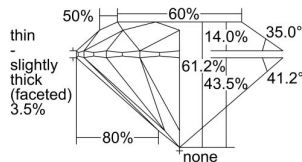

GIA®

FACSIMILE

GIA REPORT

7491423756

Verify this report at GIA.edu

GIA NATURAL DIAMOND DOSSIER®

May 21, 2024
GIA Report Number **7491423756**
Shape and Cutting Style ..... **Round Brilliant**
Measurements ..... **4.30 - 4.34 x 2.64 mm**

GRADING RESULTS

Carat Weight ..... **0.30 carat**
Color Grade ..... **I**
Clarity Grade **VVS2**
Cut Grade ..... **Excellent**

ADDITIONAL GRADING INFORMATION

Polish ..... **Excellent**
Symmetry ..... **Excellent**
Fluorescence ..... **None**
Clarity Characteristics..... **Cloud, Pinpoint**
Inscription(s): **GIA 7491423756**

PROPORTIONS

Profile to actual proportions

GRADING SCALES

GIA COLOR SCALE	GIA CLARITY SCALE	GIA CUT SCALE	
D	FLAWLESS	EXCELLENT	
E	INTERNALLY FLAWLESS		
F		VVS₁	VERY GOOD
G	VVS₂		
H	VS₁	GOOD	
I	VS₂		
J	SI₁	FAIR	
K	SI₂		
L	I₁	POOR	
M			
N			
O	I₂		
P			
Q			
R	I₃		
S			
T			
U			
V			
W			
X			
Y			
Z