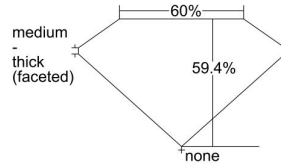

GIA®

FACSIMILE

GIA REPORT

7491429174

Verify this report at GIA.edu

GIA NATURAL DIAMOND DOSSIER®

May 22, 2024
GIA Report Number 7491429174
Shape and Cutting Style ..... Heart Brilliant
Measurements ..... 4.77 x 5.61 x 3.34 mm

GRADING RESULTS

Carat Weight ..... 0.50 carat
Color Grade ..... D
Clarity Grade SI1

ADDITIONAL GRADING INFORMATION

Polish ..... Very Good
Symmetry ..... Very Good
Fluorescence ..... None
Clarity Characteristics ..... Twinning Wisp
Inscription(s): GIA 7491429174

PROPORTIONS

Profile not to actual proportions

GRADING SCALES

GIA COLOR SCALE		GIA CLARITY SCALE			
COLORLESS	D	VERY VERY SLIGHTLY INCLUDED	FLAWLESS		
	E		INTERNALLY FLAWLESS		
	F	VERY SLIGHTLY INCLUDED	VVS₁		
	G		VVS₂		
	H		VS₁		
	NEAR COLORLESS	I	SLIGHTLY INCLUDED	VS₂	
		J		SI₁	
		FAINT	K	INCLUDED	SI₂
			L		I₁
			M		I₂
VERT LIGHT	N	LIGHT	I₃		
	O				
	P				
	Q				
	R