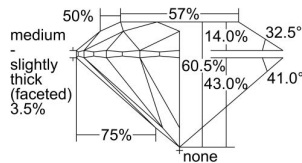

GIA®

FACSIMILE

GIA REPORT

7491431812

Verify this report at GIA.edu

GIA NATURAL DIAMOND DOSSIER®

May 22, 2024
GIA Report Number **7491431812**
Shape and Cutting Style ..... **Round Brilliant**
Measurements ..... **4.44 - 4.46 x 2.69 mm**

GRADING RESULTS

Carat Weight ..... **0.32 carat**
Color Grade ..... **G**
Clarity Grade **S11**
Cut Grade ..... **Excellent**

ADDITIONAL GRADING INFORMATION

Polish ..... **Excellent**
Symmetry ..... **Excellent**
Fluorescence ..... **None**
Clarity Characteristics ..... **Crystal**
Inscription(s): **GIA 7491431812**

PROPORTIONS

Profile to actual proportions

GRADING SCALES

GIA COLOR SCALE	GIA CLARITY SCALE	GIA CUT SCALE	
D	FLAWLESS	EXCELLENT	
E	INTERNALLY FLAWLESS		
F		VVS₁	VERY GOOD
G	VVS₂		
H	VS₁	GOOD	
I	VS₂		
J	S1₁	FAIR	
K	S1₂		
L	I₁	POOR	
M	I₂		
N	I₃		
O			
P			
Q			
R			
S			
T			
U			
V			
W			
X			
Y			
Z