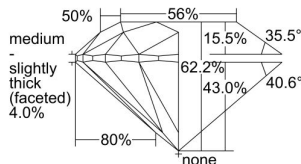

GIA®

FACSIMILE

GIA REPORT 7491437333

Verify this report at GIA.edu

GIA NATURAL DIAMOND DOSSIER®

May 23, 2024
GIA Report Number **7491437333**
Shape and Cutting Style ..... **Round Brilliant**
Measurements ..... **5.93 - 5.96 x 3.70 mm**

GRADING RESULTS

Carat Weight ..... **0.81 carat**
Color Grade ..... **D**
Clarity Grade **S12**
Cut Grade ..... **Excellent**

ADDITIONAL GRADING INFORMATION

Polish ..... **Excellent**
Symmetry ..... **Excellent**
Fluorescence ..... **Faint**
Clarity Characteristics..... **Crystal, Cloud**
Inscription(s): **GIA 7491437333**

PROPORTIONS

Profile to actual proportions

GRADING SCALES

GIA COLOR SCALE	GIA CLARITY SCALE	GIA CUT SCALE	
D	FLAWLESS	EXCELLENT	
E	INTERNALLY FLAWLESS		
F		VVS₁	VERY GOOD
G	VVS₂		
H	VS₁	GOOD	
I	VS₂		
J	S1₁	FAIR	
K	S1₂		
L	I₁	POOR	
M	I₂		
N	I₃		
O			
P			
Q			
R			
S			
T			
U			
V			
W			
X			
Y			
Z