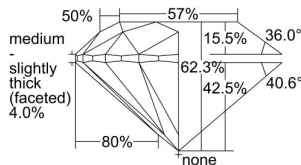

GIA®

FACSIMILE

GIA REPORT 7491442790

Verify this report at GIA.edu

GIA NATURAL DIAMOND DOSSIER®

May 27, 2024
GIA Report Number 7491442790
Shape and Cutting Style ..... Round Brilliant
Measurements ..... 4.82 - 4.86 x 3.01 mm

GRADING RESULTS

Carat Weight ..... 0.44 carat
Color Grade ..... J
Clarity Grade VVS1
Cut Grade ..... Excellent

ADDITIONAL GRADING INFORMATION

Polish ..... Excellent
Symmetry ..... Excellent
Fluorescence ..... None
Clarity Characteristics ..... Pinpoint
Inscription(s): GIA 7491442790

PROPORTIONS

Profile to actual proportions

GRADING SCALES

GIA COLOR SCALE	GIA CLARITY SCALE	GIA CUT SCALE	
D	FLAWLESS	EXCELLENT	
E	INTERNALLY FLAWLESS		
F		VVS₁	VERY GOOD
G	VVS₂		
H	VS₁	GOOD	
I	VS₂		
J	SI₁	FAIR	
K	SI₂		
L	I₁	POOR	
M			
N			
O	I₂		
P			
Q	I₃		
R			
S			
T			
U			
V			
W			
X			
Y			
Z