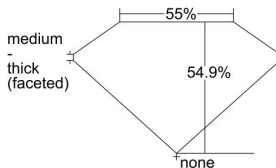

GIA®

FACSIMILE

GIA REPORT

7491446272

Verify this report at GIA.edu

GIA NATURAL DIAMOND DOSSIER®

May 24, 2024
GIA Report Number **7491446272**
Shape and Cutting Style ..... **Heart Brilliant**
Measurements ..... **4.77 x 5.33 x 2.92 mm**

GRADING RESULTS

Carat Weight ..... **0.43 carat**
Color Grade ..... **D**
Clarity Grade ..... **Internally Flawless**

ADDITIONAL GRADING INFORMATION

Polish ..... **Excellent**
Symmetry ..... **Very Good**
Fluorescence ..... **Faint**
Clarity Characteristics..... **Minor Details of Polish**
Inscription(s): **GIA 7491446272**

PROPORTIONS

Profile not to actual proportions

GRADING SCALES

GIA COLOR SCALE		GIA CLARITY SCALE			
COLORLESS	D	VERY VERY SLIGHTLY INCLUDED	FLAWLESS		
	E		INTERNALLY FLAWLESS		
	F	VERY SLIGHTLY INCLUDED	VVS₁		
	G		VVS₂		
	H		VS₁		
	NEAR COLORLESS	I	SLIGHTLY INCLUDED	VS₂	
		J		SI₁	
		FAINT	K	INCLUDED	SI₂
			L		I₁
			M		I₂
VERTICALLY LIGHT	N	INCLUDED	I₃		
	O				
	P				
	Q				
	R				
LIGHT	S				
	T				
	U				
	V				
	W				
	X				
	Y				
	Z