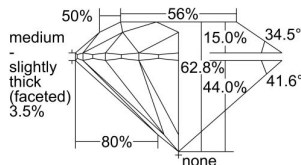

GIA®

FACSIMILE

GIA REPORT 7491447014

Verify this report at GIA.edu

GIA NATURAL DIAMOND DOSSIER®

June 03, 2024
GIA Report Number **7491447014**
Shape and Cutting Style ..... **Round Brilliant**
Measurements ..... **5.12 - 5.14 x 3.22 mm**

GRADING RESULTS

Carat Weight ..... **0.52 carat**
Color Grade ..... **I**
Clarity Grade **S11**
Cut Grade ..... **Excellent**

ADDITIONAL GRADING INFORMATION

Polish ..... **Excellent**
Symmetry ..... **Excellent**
Fluorescence ..... **None**
Clarity Characteristics ..... **Cloud, Crystal**
Inscription(s): **GIA 7491447014**

PROPORTIONS

Profile to actual proportions

GRADING SCALES

GIA COLOR SCALE

COLORLESS	D
	E
	F
	G
	H
	I
	J
NEAR COLORLESS	K
	L
Faint	M
	N
	O
	P
Very Light	R
	S
	T
	U
	V
Light	W
	X
	Y
	Z

GIA CLARITY SCALE

FLAWLESS	VERY VERY SLIGHTLY INCLUDED	VVS₁	VVS₂	VERY SLIGHTLY INCLUDED	SI₁	SI₂	I₁	I₂	I₃	
										INTERNALLY FLAWLESS

GIA CUT SCALE

EXCELLENT
VERY GOOD
GOOD
FAIR
POOR