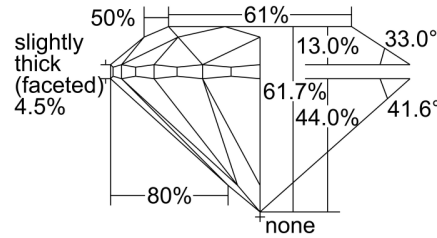

GIA REPORT
7491459022

Verify this report at GIA.edu

FACSIMILE

This is a digital representation of the original GIA Report. This representation might not be accepted in lieu of the original GIA Report in certain circumstances. The original GIA Report includes certain security features which are not reproducible on this facsimile.

GIA NATURAL DIAMOND GRADING REPORT

June 12, 2024
GIA Report Number 7491459022
Shape and Cutting Style ..... Round Brilliant
Measurements ..... 10.89 - 10.98 x 6.74 mm

GRADING RESULTS

Carat Weight ..... 5.01 carat
Color Grade ..... E
Clarity Grade S11
Cut Grade ..... Excellent

ADDITIONAL GRADING INFORMATION

Polish ..... Excellent
Symmetry ..... Excellent
Fluorescence ..... None
Inscription(s): GIA 7491459022
Comments: Pinpoints are not shown.

PROPORTIONS

Profile to actual proportions