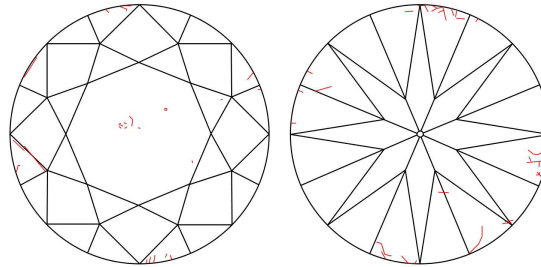

ADDITIONAL GRADING INFORMATION

Polish ..... Excellent  
Symmetry ..... Excellent  
Fluorescence ..... None  
Inscription(s): GIA 7491459022  
Comments: Pinpoints are not shown.

PROPORTIONS

Profile to actual proportions

CLARITY CHARACTERISTICS

KEY TO SYMBOLS\*

- Feather
- Cloud
- Crystal
- Needle

\* Red symbols denote internal characteristics (inclusions). Green or black symbols denote external characteristics (blemishes). Diagram is an approximate representation of the diamond, and symbols shown indicate type, position, and approximate size of clarity characteristics. All clarity characteristics may not be shown. Details of finish are not shown.