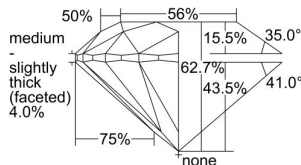

GIA®

FACSIMILE

GIA REPORT 7491462882

Verify this report at GIA.edu

GIA NATURAL DIAMOND DOSSIER®

May 24, 2024
GIA Report Number **7491462882**
Shape and Cutting Style ..... **Round Brilliant**
Measurements ..... **4.59 - 4.61 x 2.88 mm**

GRADING RESULTS

Carat Weight ..... **0.38 carat**
Color Grade ..... **H**
Clarity Grade **VS1**
Cut Grade ..... **Excellent**

ADDITIONAL GRADING INFORMATION

Polish ..... **Excellent**
Symmetry ..... **Excellent**
Fluorescence ..... **None**
Clarity Characteristics ..... **Cloud, Needle**
Inscription(s): **GIA 7491462882**

PROPORTIONS

Profile to actual proportions