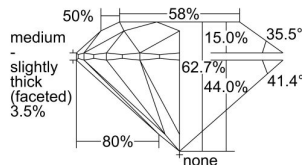

GIA®

FACSIMILE

GIA REPORT

7491463943

Verify this report at GIA.edu

GIA NATURAL DIAMOND DOSSIER®

June 03, 2024
GIA Report Number **7491463943**
Shape and Cutting Style ..... **Round Brilliant**
Measurements ..... **4.52 - 4.55 x 2.84 mm**

GRADING RESULTS

Carat Weight ..... **0.36 carat**
Color Grade ..... **G**
Clarity Grade **VVS2**
Cut Grade ..... **Excellent**

ADDITIONAL GRADING INFORMATION

Polish ..... **Excellent**
Symmetry ..... **Excellent**
Fluorescence ..... **None**
Clarity Characteristics ..... **Feather, Cloud**
Inscription(s): **GIA 7491463943**

PROPORTIONS

Profile to actual proportions

GRADING SCALES

GIA COLOR SCALE

COLOREDNESS	D
	E
	F
	G
	H
	I
	J
NEAR COLORLESS	K
	L
Faint	M
	N
	O
	P
Very Light	Q
	R
	S
	T
	U
	V
Light	W
	X
	Y
	Z

GIA CLARITY SCALE

FLAWLESS	INTERNAL FLAWLESS	VERY VERY SLIGHTLY INCLUDED	VERY SLIGHTLY INCLUDED	SLIGHTLY INCLUDED	INCLUDED	FLAWLESS
						VVS₁
VVS₂	VS₁	VS₂	SI₁	SI₂	I₁	I₂
						I₃

GIA CUT SCALE

EXCELLENT
VERY GOOD
GOOD
FAIR
POOR