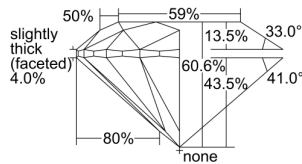

GIA®

FACSIMILE

GIA REPORT

7491465471

Verify this report at GIA.edu

GIA NATURAL DIAMOND DOSSIER®

May 27, 2024
GIA Report Number **7491465471**
Shape and Cutting Style ..... **Round Brilliant**
Measurements ..... **5.75 - 5.80 x 3.50 mm**

GRADING RESULTS

Carat Weight ..... **0.72 carat**
Color Grade ..... **G**
Clarity Grade **VS2**
Cut Grade ..... **Excellent**

ADDITIONAL GRADING INFORMATION

Polish ..... **Excellent**
Symmetry ..... **Excellent**
Fluorescence ..... **Faint**
Clarity Characteristics ..... **Crystal**
Inscription(s): GIA 7491465471

PROPORTIONS

Profile to actual proportions

GRADING SCALES

GIA COLOR SCALE	GIA CLARITY SCALE	GIA CUT SCALE
COLOURLESS	FLAWLESS	EXCELLENT
D	INTERNALLY FLAWLESS	
E	VVS₁	VERY GOOD
F		
G	VS₁	GOOD
H		
I	SI₁	FAIR
J		
K	I₁	POOR
L		
M	I₂	
N		
O	I₃	
P		
Q		
R		
S		
T		
U		
V		
W		
X		
Y		
Z