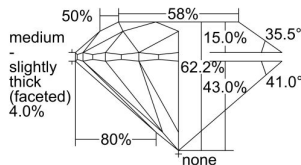

GIA®

FACSIMILE

GIA REPORT 7491468637

Verify this report at GIA.edu

GIA NATURAL DIAMOND DOSSIER®

May 24, 2024
GIA Report Number **7491468637**
Shape and Cutting Style ..... **Round Brilliant**
Measurements ..... **4.43 - 4.46 x 2.77 mm**

GRADING RESULTS

Carat Weight ..... **0.34 carat**
Color Grade ..... **E**
Clarity Grade **VS2**
Cut Grade ..... **Excellent**

ADDITIONAL GRADING INFORMATION

Polish ..... **Excellent**
Symmetry ..... **Excellent**
Fluorescence ..... **Medium Blue**
Clarity Characteristics..... **Cloud, Crystal**
Inscription(s): **GIA 7491468637**

PROPORTIONS

Profile to actual proportions

GRADING SCALES

GIA COLOR SCALE

COLORESS	D
	E
	F
	G
	H
	I
	J
NEAR COLORESS	K
	L
FANIT	M
	N
	O
	P
VERY LIGHT	Q
	R
	S
	T
	U
	V
	W
	X
	Y
LIGHT	Z

GIA CLARITY SCALE

VERY VERY SLIGHTLY INCLUDED	FLAWLESS
	INTERNALLY FLAWLESS
VERY SLIGHTLY INCLUDED	VVS₁
	VVS₂
SLIGHTLY INCLUDED	VS₁
	VS₂
INCLUDED	SI₁
	SI₂
	I₁
	I₂
	I₃

GIA CUT SCALE

EXCELLENT
VERY GOOD
GOOD
FAIR
POOR