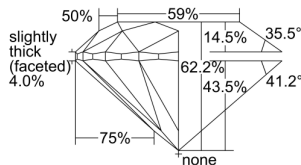

GIA®

FACSIMILE

GIA REPORT 7491473443

Verify this report at GIA.edu

GIA NATURAL DIAMOND DOSSIER®

May 29, 2024
GIA Report Number 7491473443
Shape and Cutting Style ..... Round Brilliant
Measurements ..... 4.43 - 4.44 x 2.76 mm

GRADING RESULTS

Carat Weight ..... 0.33 carat
Color Grade I
Clarity Grade VS1
Cut Grade ..... Excellent

ADDITIONAL GRADING INFORMATION

Polish ..... Excellent
Symmetry ..... Excellent
Fluorescence ..... None
Clarity Characteristics..... Crystal, Feather, Cloud
Inspection(s): GIA 7491473443

PROPORTIONS

Profile to actual proportions

GRADING SCALES

GIA COLOR SCALE	GIA CLARITY SCALE	GIA CUT SCALE	
D	FLAWLESS	EXCELLENT	
E	INTERNALLY FLAWLESS		
F		VVS₁	VERY GOOD
G	VVS₂		
H	VS₁	GOOD	
I	VS₂		
J	SI₁	FAIR	
K	SI₂		
L	I₁	POOR	
M	I₂		
N	I₃		
O			
P			
Q			
R			
S			
T			
U			
V			
W			
X			
Y			
Z