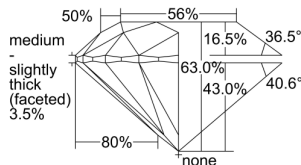

GIA®

FACSIMILE

GIA REPORT

7491478906

Verify this report at GIA.edu

GIA NATURAL DIAMOND DOSSIER®

May 27, 2024
GIA Report Number **7491478906**
Shape and Cutting Style ..... **Round Brilliant**
Measurements ..... **5.26 - 5.30 x 3.32 mm**

GRADING RESULTS

Carat Weight ..... **0.57 carat**
Color Grade ..... **J**
Clarity Grade **S11**
Cut Grade ..... **Excellent**

ADDITIONAL GRADING INFORMATION

Polish ..... **Excellent**
Symmetry ..... **Excellent**
Fluorescence ..... **None**
Clarity Characteristics ..... **Cloud**
Inscription(s): **GIA 7491478906**

PROPORTIONS

Profile to actual proportions

GRADING SCALES

GIA COLOR SCALE

COLOURLESS	D
	E
	F
	G
	H
	I
	J
NEAR COLOURLESS	K
	L
Faint	M
	N
	O
	P
	Q
	R
	S
	T
	U
	V
	W
	X
	Y
Light	Z

GIA CLARITY SCALE

FLAWLESS	VERY VERY SLIGHTLY INCLUDED	VVS₁	VVS₂	VS₁	VS₂	S1₁	S1₂	I₁	I₂	I₃	
											INTERNAL FLAWLESS

GIA CUT SCALE

EXCELLENT
VERY GOOD
GOOD
FAIR
POOR