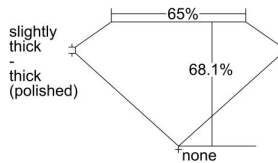

GIA®

FACSIMILE

GIA REPORT

7491480682

Verify this report at GIA.edu

GIA NATURAL DIAMOND DOSSIER®

May 27, 2024
GIA Report Number **7491480682**
Shape and Cutting Style ..... **Cut-Cornered Rectangular Modified Brilliant**
Measurements ..... **6.10 x 4.69 x 3.19 mm**

GRADING RESULTS

Carat Weight ..... **0.82 carat**
Color Grade ..... **G**
Clarity Grade **VS1**

ADDITIONAL GRADING INFORMATION

Polish ..... **Excellent**
Symmetry ..... **Excellent**
Fluorescence ..... **None**
Clarity Characteristics..... **Cloud, Needle, Pinpoint**
Inscription(s): **GIA 7491480682**

PROPORTIONS

Profile not to actual proportions

GRADING SCALES

GIA COLOR SCALE		GIA CLARITY SCALE	
COLORLESS	D	VERY VERY SLIGHTLY INCLUDED	FLAWLESS
	E		INTERNALLY FLAWLESS
	F		VVS₁
NEAR COLORLESS	G	VERY SLIGHTLY INCLUDED	VVS₂
	H		VS₁
	I		VS₂
FANT COLORLESS	J	SLIGHTLY INCLUDED	SI₁
	K		SI₂
	L		I₁
VERY LIGHT	M	INCLUDED	I₂
	N		I₃
	O		
LIGHT	P		
	Q		
	R		
	S		
	T		
	U		
	V		
	W		
	X		
	Y		
	Z