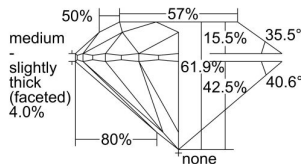

GIA®

FACSIMILE

GIA REPORT

7491495512

Verify this report at GIA.edu

GIA NATURAL DIAMOND DOSSIER®

May 28, 2024
GIA Report Number **7491495512**
Shape and Cutting Style ..... **Round Brilliant**
Measurements ..... **4.60 - 4.62 x 2.85 mm**

GRADING RESULTS

Carat Weight ..... **0.37 carat**
Color Grade ..... **F**
Clarity Grade **S11**
Cut Grade ..... **Excellent**

ADDITIONAL GRADING INFORMATION

Polish ..... **Excellent**
Symmetry ..... **Excellent**
Fluorescence ..... **None**
Clarity Characteristics ..... **Crystal**
Inscription(s): **GIA 7491495512**

PROPORTIONS

Profile to actual proportions

GRADING SCALES

GIA COLOR SCALE

COLORED	D
	E
	F
	G
	H
	I
	J
NEAR COLORLESS	K
	L
Faint	M
	N
	O
	P
	Q
	R
	S
	T
	U
	V
	W
	X
	Y
Light	Z

GIA CLARITY SCALE

FLAWLESS	VERY VERY SLIGHTLY INCLUDED	VVS₁	VVS₂	VS₁	VS₂	S1₁	S1₂	I₁	I₂	I₃	
											VERY SLIGHTLY INCLUDED
INTERNALLY FLAWLESS											

GIA CUT SCALE

EXCELLENT
VERY GOOD
GOOD
FAIR
POOR