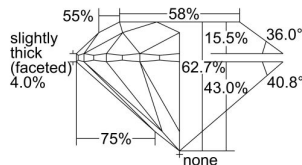

GIA®

FACSIMILE

GIA REPORT 7491505551

Verify this report at GIA.edu

GIA NATURAL DIAMOND DOSSIER®

June 13, 2024
GIA Report Number **7491505551**
Shape and Cutting Style ..... **Round Brilliant**
Measurements ..... **6.09 - 6.13 x 3.83 mm**

GRADING RESULTS

Carat Weight ..... **0.90 carat**
Color Grade ..... **H**
Clarity Grade **VS2**
Cut Grade ..... **Excellent**

ADDITIONAL GRADING INFORMATION

Polish ..... **Excellent**
Symmetry ..... **Excellent**
Fluorescence ..... **None**
Clarity Characteristics..... **Cloud, Indented Natural**
Inscription(s): **GIA 7491505551**

PROPORTIONS

Profile to actual proportions

GRADING SCALES

GIA COLOR SCALE

COLORED	D
	E
	F
	G
	H
	I
	J
NEAR COLORLESS	K
	L
	M
	N
	O
	P
	R
	S
	T
	U
	V
	W
	X
	Y
	Z

GIA CLARITY SCALE

VERY VERY SLIGHTLY INCLUDED	FLAWLESS
	INTERNALLY FLAWLESS
VERY SLIGHTLY INCLUDED	VVS₁
	VVS₂
SLIGHTLY INCLUDED	VS₁
	VS₂
INCLUDED	SI₁
	SI₂
	I₁
	I₂
	I₃

GIA CUT SCALE

EXCELLENT
VERY GOOD
GOOD
FAIR
POOR