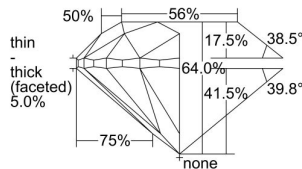

GIA®

FACSIMILE

GIA REPORT

7491534476

Verify this report at GIA.edu

GIA NATURAL DIAMOND DOSSIER®

May 31, 2024
GIA Report Number **7491534476**
Shape and Cutting Style ..... **Round Brilliant**
Measurements ..... **4.15 - 4.20 x 2.67 mm**

GRADING RESULTS

Carat Weight ..... **0.30 carat**
Color Grade ..... **E**
Clarity Grade **S11**
Cut Grade ..... **Very Good**

ADDITIONAL GRADING INFORMATION

Polish ..... **Excellent**
Symmetry ..... **Very Good**
Fluorescence ..... **None**
Clarity Characteristics ..... **Crystal**
Inscription(s): **GIA 7491534476**

PROPORTIONS

Profile to actual proportions

GRADING SCALES

GIA
COLOR
SCALE

COLORLESS	D
	E
	F
	G
	H
	I
	J
NEAR COLORLESS	K
	L
Faint	M
	N
	O
	P
Very Light	R
	S
	T
	U
	V
Light	W
	X
	Y
	Z

GIA
CLARITY
SCALE

VERY VERY SLIGHTLY INCLUDED	FLAWLESS
	INTERNALLY FLAWLESS
VERY SLIGHTLY INCLUDED	VVS₁
	VVS₂
SLIGHTLY INCLUDED	VS₁
	VS₂
INCLUDED	I₁
	I₂
	I₃

GIA
CUT
SCALE

EXCELLENT
VERY GOOD
GOOD
FAIR
POOR