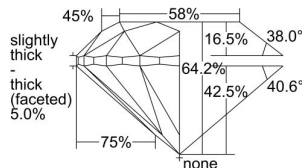

GIA®

FACSIMILE

GIA REPORT 7491544522

Verify this report at GIA.edu

GIA NATURAL DIAMOND DOSSIER®

June 04, 2024
GIA Report Number 7491544522
Shape and Cutting Style ..... Round Brilliant
Measurements ..... 5.54 - 5.57 x 3.57 mm

GRADING RESULTS

Carat Weight ..... 0.70 carat
Color Grade I
Clarity Grade VS1
Cut Grade ..... Very Good

ADDITIONAL GRADING INFORMATION

Polish ..... Excellent
Symmetry ..... Excellent
Fluorescence ..... None
Clarity Characteristics ..... Cloud
Inscription(s): GIA 7491544522

PROPORTIONS

Profile to actual proportions

GRADING SCALES

GIA COLOR SCALE	GIA CLARITY SCALE	GIA CUT SCALE	
D	FLAWLESS	EXCELLENT	
E	INTERNALLY FLAWLESS		
F		VVS₁	VERY GOOD
G	VVS₂		
H	VS₁	GOOD	
I	VS₂		
J	SI₁	FAIR	
K	SI₂		
L	I₁	POOR	
M	I₂		
N	I₃		
O			
P			
Q			
R			
S			
T			
U			
V			
W			
X			
Y			
Z