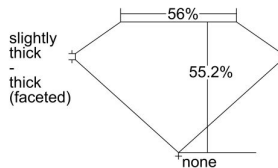

GIA®

FACSIMILE

GIA REPORT

7491546873

Verify this report at GIA.edu

GIA NATURAL DIAMOND DOSSIER®

June 17, 2024
GIA Report Number 7491546873
Shape and Cutting Style ..... Heart Brilliant
Measurements ..... 4.37 x 4.98 x 2.75 mm

GRADING RESULTS

Carat Weight ..... 0.34 carat
Color Grade ..... D
Clarity Grade VVS1

ADDITIONAL GRADING INFORMATION

Polish ..... Excellent
Symmetry ..... Very Good
Fluorescence ..... Faint
Clarity Characteristics..... Chip, Feather
Inscription(s): GIA 7491546873

PROPORTIONS

Profile not to actual proportions

GRADING SCALES

GIA COLOR SCALE		GIA CLARITY SCALE			
COLORLESS	D	VERY VERY SLIGHTLY INCLUDED	FLAWLESS		
	E		INTERNALLY FLAWLESS		
	F	VERY SLIGHTLY INCLUDED	VVS₁		
	G		VVS₂		
	H		VS₁		
	NEAR COLORLESS	I	SLIGHTLY INCLUDED	VS₂	
		J		SI₁	
		FAINT	K	INCLUDED	SI₂
			L		I₁
			M		I₂
VERT LIGHT	N		INCLUDED	I₃	
	O				
	P				
	Q				
	R				
	S				
	T				
LIGHT	U				
	V				
	W				
	X				
Y					
Z