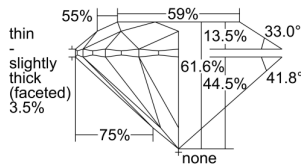

GIA®

FACSIMILE

GIA REPORT 7491551435

Verify this report at GIA.edu

GIA NATURAL DIAMOND DOSSIER®

June 03, 2024
GIA Report Number 7491551435
Shape and Cutting Style ..... Round Brilliant
Measurements ..... 4.35 - 4.39 x 2.69 mm

GRADING RESULTS

Carat Weight ..... 0.31 carat
Color Grade ..... G
Clarity Grade VS1
Cut Grade ..... Excellent

ADDITIONAL GRADING INFORMATION

Polish ..... Excellent
Symmetry ..... Excellent
Fluorescence ..... None
Clarity Characteristics..... Crystal, Needle, Pinpoint
Inscription(s): GIA 7491551435

PROPORTIONS

Profile to actual proportions

GRADING SCALES

GIA COLOR SCALE	GIA CLARITY SCALE	GIA CUT SCALE	
D	FLAWLESS	EXCELLENT	
E	INTERNALLY FLAWLESS		
F		VVS₁	VERY GOOD
G	VVS₂		
H	VS₁	GOOD	
I	VS₂		
J	SI₁	FAIR	
K	SI₂		
L	I₁	POOR	
M	I₂		
N	I₃		
O			
P			
Q			
R			
S			
T			
U			
V			
W			
X			
Y			
Z