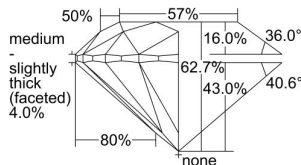

GIA®

FACSIMILE

GIA REPORT 7491587834

Verify this report at GIA.edu

GIA NATURAL DIAMOND DOSSIER®

June 06, 2024
GIA Report Number **7491587834**
Shape and Cutting Style ..... **Round Brilliant**
Measurements ..... **6.11 - 6.15 x 3.85 mm**

GRADING RESULTS

Carat Weight ..... **0.90 carat**
Color Grade ..... **H**
Clarity Grade **VS1**
Cut Grade ..... **Excellent**

ADDITIONAL GRADING INFORMATION

Polish ..... **Excellent**
Symmetry ..... **Excellent**
Fluorescence ..... **Medium Blue**
Clarity Characteristics..... **Crystal, Needle, Pinpoint, Indented**
Natural

Inscription(s): GIA 7491587834

PROPORTIONS

Profile to actual proportions