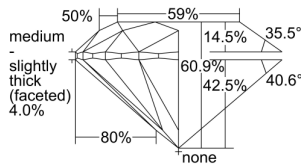

GIA®

FACSIMILE

GIA REPORT 7491592225

Verify this report at GIA.edu

GIA NATURAL DIAMOND DOSSIER®

June 07, 2024
GIA Report Number **7491592225**
Shape and Cutting Style ..... **Round Brilliant**
Measurements ..... **4.61 - 4.64 x 2.82 mm**

GRADING RESULTS

Carat Weight ..... **0.37 carat**
Color Grade ..... **H**
Clarity Grade **VVS1**
Cut Grade ..... **Excellent**

ADDITIONAL GRADING INFORMATION

Polish ..... **Excellent**
Symmetry ..... **Excellent**
Fluorescence ..... **Faint**
Clarity Characteristics ..... **Pinpoint**
Inscription(s): **GIA 7491592225**

PROPORTIONS

Profile to actual proportions

GRADING SCALES

GIA COLOR SCALE	GIA CLARITY SCALE	GIA CUT SCALE	
COLOURLESS D	FLAWLESS	EXCELLENT	
E	INTERNALLY FLAWLESS		
F		VERY VERY SLIGHTLY INCLUDED	VERY GOOD
G	VVS₁		
H	VVS₂		
I	VS₁		GOOD
J	VS₂		
K	SLIGHTLY INCLUDED	FAIR	
L			SI₁
M	SI₂	POOR	
N	INCLUDED		
O			I₁
P		I₂	
Q	I₃		
R			
S			
T			
U			
V			
W			
X			
Y			
Z