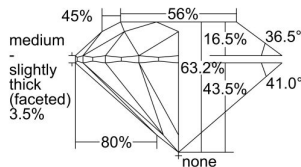

GIA®

FACSIMILE

GIA REPORT 7491605429

Verify this report at GIA.edu

GIA NATURAL DIAMOND DOSSIER®

June 07, 2024
GIA Report Number 7491605429
Shape and Cutting Style ..... Round Brilliant
Measurements ..... 4.67 - 4.70 x 2.96 mm

GRADING RESULTS

Carat Weight ..... 0.40 carat
Color Grade ..... E
Clarity Grade S11
Cut Grade ..... Excellent

ADDITIONAL GRADING INFORMATION

Polish ..... Excellent
Symmetry ..... Excellent
Fluorescence ..... None
Clarity Characteristics ..... Cloud, Crystal, Needle
Inscription(s): GIA 7491605429

PROPORTIONS

Profile to actual proportions