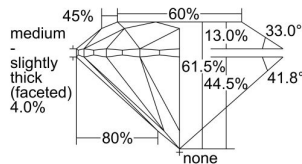

GIA®

FACSIMILE

GIA REPORT

7491607761

Verify this report at GIA.edu

GIA NATURAL DIAMOND DOSSIER®

June 10, 2024
GIA Report Number **7491607761**
Shape and Cutting Style ..... **Round Brilliant**
Measurements ..... **4.58 - 4.61 x 2.83 mm**

GRADING RESULTS

Carat Weight ..... **0.36 carat**
Color Grade ..... **F**
Clarity Grade **VS1**
Cut Grade ..... **Excellent**

ADDITIONAL GRADING INFORMATION

Polish ..... **Excellent**
Symmetry ..... **Excellent**
Fluorescence ..... **Faint**
Clarity Characteristics..... **Crystal, Pinpoint**
Inscription(s): **GIA 7491607761**

PROPORTIONS

Profile to actual proportions

GRADING SCALES

GIA COLOR SCALE	GIA CLARITY SCALE	GIA CUT SCALE
D	FLAWLESS	EXCELLENT
E	FLAWLESS	
F	INTERNALLY FLAWLESS	VERY GOOD
G	FLAWLESS	
H	VVS₁	GOOD
I	VVS₂	
J	VS₁	FAIR
K	VS₂	
L	SI₁	POOR
M	SI₂	
N	I₁	
O	I₂	
P	I₃	
Q		
R		
S		
T		
U		
V		
W		
X		
Y		
Z