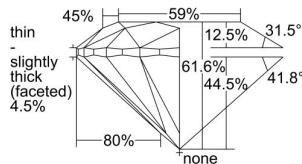

GIA®

FACSIMILE

GIA REPORT 7491642279

Verify this report at GIA.edu

GIA NATURAL DIAMOND DOSSIER®

June 13, 2024
GIA Report Number **7491642279**
Shape and Cutting Style ..... **Round Brilliant**
Measurements ..... **4.29 - 4.30 x 2.65 mm**

GRADING RESULTS

Carat Weight ..... **0.30 carat**
Color Grade ..... **F**
Clarity Grade **S11**
Cut Grade ..... **Excellent**

ADDITIONAL GRADING INFORMATION

Polish ..... **Very Good**
Symmetry ..... **Excellent**
Fluorescence ..... **None**
Clarity Characteristics..... **Crystal, Cloud, Feather**
Inscription(s): **GIA 7491642279**

PROPORTIONS

Profile to actual proportions