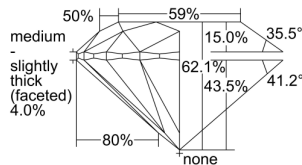

GIA®

FACSIMILE

GIA REPORT

7491643728

Verify this report at GIA.edu

GIA NATURAL DIAMOND DOSSIER®

June 14, 2024
GIA Report Number **7491643728**
Shape and Cutting Style ..... **Round Brilliant**
Measurements ..... **4.32 - 4.33 x 2.69 mm**

GRADING RESULTS

Carat Weight ..... **0.31 carat**
Color Grade ..... **H**
Clarity Grade **VS1**
Cut Grade ..... **Excellent**

ADDITIONAL GRADING INFORMATION

Polish ..... **Excellent**
Symmetry ..... **Excellent**
Fluorescence ..... **Faint**
Clarity Characteristics ..... **Crystal**
Inscription(s): **GIA 7491643728**

PROPORTIONS

Profile to actual proportions

GRADING SCALES

GIA COLOR SCALE	GIA CLARITY SCALE	GIA CUT SCALE
D	FLAWLESS	EXCELLENT
E	FLAWLESS	
F	INTERNALLY FLAWLESS	VERY GOOD
G	FLAWLESS	
H	VVS₁	GOOD
I	VVS₂	
J	VS₁	FAIR
K	VS₂	
L	SI₁	POOR
M	SI₂	
N	I₁	
O	I₂	
P	I₃	
Q		
R		
S		
T		
U		
V		
W		
X		
Y		
Z