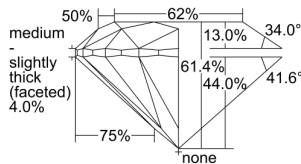

GIA®

FACSIMILE

GIA REPORT 7491649768

Verify this report at GIA.edu

GIA NATURAL DIAMOND DOSSIER®

June 13, 2024
GIA Report Number **7491649768**
Shape and Cutting Style ..... **Round Brilliant**
Measurements ..... **4.36 - 4.40 x 2.69 mm**

GRADING RESULTS

Carat Weight ..... **0.32 carat**
Color Grade ..... **G**
Clarity Grade **S11**
Cut Grade ..... **Excellent**

ADDITIONAL GRADING INFORMATION

Polish ..... **Excellent**
Symmetry ..... **Excellent**
Fluorescence ..... **None**
Clarity Characteristics ..... **Cloud, Crystal**
Inscription(s): **GIA 7491649768**

PROPORTIONS

Profile to actual proportions

GRADING SCALES

GIA COLOR SCALE	GIA CLARITY SCALE	GIA CUT SCALE	
D	FLAWLESS	EXCELLENT	
E	INTERNALLY FLAWLESS		
F		VVS₁	VERY GOOD
G	VVS₂		
H	VS₁	GOOD	
I	VS₂		
J	S1₁	FAIR	
K	S1₂		
L	I₁	POOR	
M	I₂		
N	I₃		
O			
P			
Q			
R			
S			
T			
U			
V			
W			
X			
Y			
Z