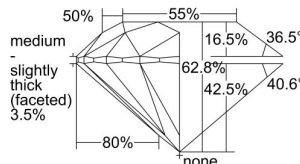

GIA®

FACSIMILE

GIA REPORT

7491664306

Verify this report at GIA.edu

GIA NATURAL DIAMOND DOSSIER®

June 14, 2024
GIA Report Number **7491664306**
Shape and Cutting Style ..... **Round Brilliant**
Measurements ..... **4.45 - 4.48 x 2.80 mm**

GRADING RESULTS

Carat Weight ..... **0.34 carat**
Color Grade ..... **H**
Clarity Grade **VVS2**
Cut Grade ..... **Excellent**

ADDITIONAL GRADING INFORMATION

Polish ..... **Excellent**
Symmetry ..... **Excellent**
Fluorescence ..... **None**
Clarity Characteristics ..... **Cloud, Pinpoint**
Inscription(s): **GIA 7491664306**

PROPORTIONS

Profile to actual proportions

GRADING SCALES

GIA COLOR SCALE

COLORLESS	D
	E
	F
	G
	H
NEAR COLORLESS	I
	J
	K
	L
FAIN	M
	N
	O
	P
VERY LIGHT	Q
	R
	S
	T
	U
	V
	W
	X
	Y
LIGHT	Z

GIA CLARITY SCALE

FLAWLESS	VERY VERY SLIGHTLY INCLUDED	VVS₁	VVS₂	VS₁	VS₂	SLIGHTLY INCLUDED	SI₁	SI₂	I₁	I₂	I₃	
												INTERNALLY FLAWLESS

GIA CUT SCALE

EXCELLENT
VERY GOOD
GOOD
FAIR
POOR