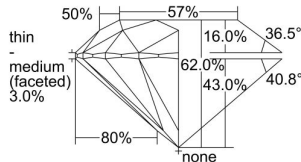

GIA®

FACSIMILE

GIA REPORT 7491682639

Verify this report at GIA.edu

GIA NATURAL DIAMOND DOSSIER®

June 18, 2024
GIA Report Number **7491682639**
Shape and Cutting Style ..... **Round Brilliant**
Measurements ..... **4.40 - 4.44 x 2.74 mm**

GRADING RESULTS

Carat Weight ..... **0.32 carat**
Color Grade ..... **E**
Clarity Grade **S12**
Cut Grade ..... **Excellent**

ADDITIONAL GRADING INFORMATION

Polish ..... **Excellent**
Symmetry ..... **Excellent**
Fluorescence ..... **None**
Clarity Characteristics..... **Cloud, Crystal, Feather**
Inscription(s): **GIA 7491682639**

PROPORTIONS

Profile to actual proportions

GRADING SCALES

GIA COLOR SCALE	GIA CLARITY SCALE	GIA CUT SCALE	
D	FLAWLESS	EXCELLENT	
E	INTERNALLY FLAWLESS		
F		VVS₁	VERY GOOD
G	VVS₂		
H	VS₁	GOOD	
I	VS₂		
J	S1₁	FAIR	
K	S1₂		
L	I₁	POOR	
M	I₂		
N	I₃		
O			
P			
Q			
R			
S			
T			
U			
V			
W			
X			
Y			
Z