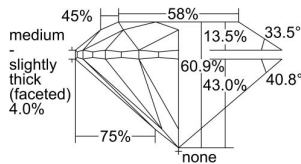

GIA®

FACSIMILE

GIA REPORT 7491697257

Verify this report at GIA.edu

GIA NATURAL DIAMOND DOSSIER®

June 20, 2024
GIA Report Number **7491697257**
Shape and Cutting Style ..... **Round Brilliant**
Measurements ..... **4.31 - 4.35 x 2.64 mm**

GRADING RESULTS

Carat Weight ..... **0.30 carat**
Color Grade ..... **D**
Clarity Grade **VS1**
Cut Grade ..... **Excellent**

ADDITIONAL GRADING INFORMATION

Polish ..... **Excellent**
Symmetry ..... **Excellent**
Fluorescence ..... **Faint**
Clarity Characteristics..... **Crystal, Needle, Pinpoint**
Inscription(s): **GIA 7491697257**

PROPORTIONS

Profile to actual proportions

GRADING SCALES

GIA COLOR SCALE

COLORLESS	D
	E
	F
	G
	H
	I
	J
NEAR COLORLESS	K
	L
FAIN	M
	N
	O
	P
VERY LIGHT	Q
	R
	S
	T
	U
	V
LIGHT	W
	X
	Y
	Z

GIA CLARITY SCALE

FLAWLESS	VERY VERY SLIGHTLY INCLUDED	VS₁	VS₂	VS₁	VS₂	SL₁	SL₂	I₁	I₂	I₃		
											FLAWLESS	INTERNALLY FLAWLESS

GIA CUT SCALE

EXCELLENT
VERY GOOD
GOOD
FAIR
POOR