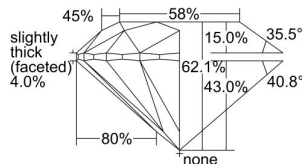

GIA®

FACSIMILE

GIA REPORT

7491700466

Verify this report at GIA.edu

GIA NATURAL DIAMOND DOSSIER®

June 20, 2024
GIA Report Number **7491700466**
Shape and Cutting Style ..... **Round Brilliant**
Measurements ..... **4.76 - 4.78 x 2.96 mm**

GRADING RESULTS

Carat Weight ..... **0.41 carat**
Color Grade ..... **G**
Clarity Grade **VS2**
Cut Grade ..... **Excellent**

ADDITIONAL GRADING INFORMATION

Polish ..... **Excellent**
Symmetry ..... **Excellent**
Fluorescence ..... **None**
Clarity Characteristics ..... **Crystal**
Inscription(s): GIA 7491700466

PROPORTIONS

Profile to actual proportions

GRADING SCALES

GIA COLOR SCALE

COLORESS	D
	E
	F
	G
	H
	I
NEAR COLORESS	J
	K
	L
Faint	M
	N
	O
	P
	R
	S
	T
	U
	V
	W
	X
	Y
Light	Z

GIA CLARITY SCALE

FLAWLESS	INTERNAL FLAWLESS	
		FLAWLESS
VERY VERY SLIGHTLY INCLUDED	VVS₁	
	VVS₂	
VERY SLIGHTLY INCLUDED	VS₁	
	VS₂	
SLIGHTLY INCLUDED	SI₁	
	SI₂	
INCLUDED	I₁	
	I₂	
	I₃	

GIA CUT SCALE

EXCELLENT	
	VERY GOOD
GOOD	
FAIR	
POOR