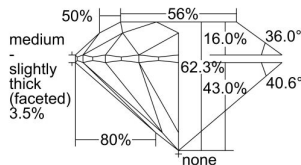

GIA®

FACSIMILE

GIA REPORT 7491726965

Verify this report at GIA.edu

GIA NATURAL DIAMOND DOSSIER®

June 25, 2024
GIA Report Number **7491726965**
Shape and Cutting Style ..... **Round Brilliant**
Measurements ..... **5.30 - 5.34 x 3.31 mm**

GRADING RESULTS

Carat Weight ..... **0.58 carat**
Color Grade ..... **J**
Clarity Grade ..... **Internally Flawless**
Cut Grade ..... **Excellent**

ADDITIONAL GRADING INFORMATION

Polish ..... **Excellent**
Symmetry ..... **Excellent**
Fluorescence ..... **None**
Clarity Characteristics..... **Minor Details of Polish**
Inspection(s): **GIA 7491726965**

PROPORTIONS

Profile to actual proportions

GRADING SCALES

GIA COLOR SCALE

COLORED	D
	E
	F
	G
	H
	I
	J
NEAR COLORLESS	K
	L
Faint	M
	N
	O
	P
Very Light	Q
	R
	S
	T
	U
	V
	W
	X
	Y
Light	Z

GIA CLARITY SCALE

GIA CUT SCALE

EXCELLENT
VERY GOOD
GOOD
FAIR
POOR