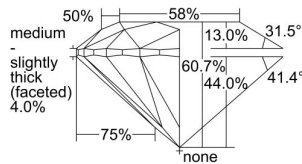

GIA®

FACSIMILE

GIA REPORT 7491734206

Verify this report at GIA.edu

GIA NATURAL DIAMOND DOSSIER®

June 25, 2024
GIA Report Number **7491734206**
Shape and Cutting Style ..... **Round Brilliant**
Measurements ..... **4.95 - 4.98 x 3.01 mm**

GRADING RESULTS

Carat Weight ..... **0.45 carat**
Color Grade ..... **I**
Clarity Grade **VS1**
Cut Grade ..... **Excellent**

ADDITIONAL GRADING INFORMATION

Polish ..... **Excellent**
Symmetry ..... **Excellent**
Fluorescence ..... **None**
Clarity Characteristics..... **Crystal, Needle**
Inscription(s): **GIA 7491734206**

PROPORTIONS

Profile to actual proportions

GRADING SCALES

GIA COLOR SCALE	GIA CLARITY SCALE	GIA CUT SCALE
D	FLAWLESS	EXCELLENT
E	FLAWLESS	
F	INTERNALLY FLAWLESS	VERY GOOD
G	FLAWLESS	
H	VVS₁	GOOD
I	VVS₂	
J	VS₁	FAIR
K	VS₂	
L	SI₁	POOR
M	SI₂	
N	I₁	
O	I₂	
P	I₃	
Q		
R		
S		
T		
U		
V		
W		
X		
Y		
Z