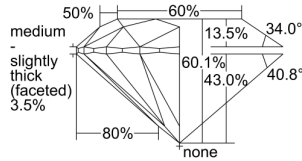

GIA®

FACSIMILE

GIA REPORT

7491737135

Verify this report at GIA.edu

GIA NATURAL DIAMOND DOSSIER®

June 24, 2024
GIA Report Number **7491737135**
Shape and Cutting Style ..... **Round Brilliant**
Measurements ..... **5.99 - 6.03 x 3.61 mm**

GRADING RESULTS

Carat Weight ..... **0.80 carat**
Color Grade ..... **D**
Clarity Grade **S11**
Cut Grade ..... **Excellent**

ADDITIONAL GRADING INFORMATION

Polish ..... **Excellent**
Symmetry ..... **Excellent**
Fluorescence ..... **None**
Clarity Characteristics..... **Feather, Crystal, Cloud**
Inscription(s): **GIA 7491737135**

PROPORTIONS

Profile to actual proportions

GRADING SCALES

GIA COLOR SCALE	GIA CLARITY SCALE	GIA CUT SCALE
D	FLAWLESS	EXCELLENT
E	FLAWLESS	
F	INTERNALLY FLAWLESS	VERY GOOD
G	FLAWLESS	
H	VVS₁	GOOD
I	VVS₂	
J	VS₁	FAIR
K	VS₂	
L	S1₁	POOR
M	S1₂	
N	I₁	
O	I₂	
P	I₃	
Q		
R		
S		
T		
U		
V		
W		
X		
Y		
Z