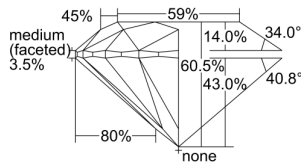

GIA®

FACSIMILE

GIA REPORT

7491744768

Verify this report at GIA.edu

GIA NATURAL DIAMOND DOSSIER®

June 25, 2024
GIA Report Number **7491744768**
Shape and Cutting Style ..... **Round Brilliant**
Measurements ..... **4.05 - 4.06 x 2.45 mm**

GRADING RESULTS

Carat Weight ..... **0.24 carat**
Color Grade ..... **H**
Clarity Grade **VS1**
Cut Grade ..... **Excellent**

ADDITIONAL GRADING INFORMATION

Polish ..... **Excellent**
Symmetry ..... **Excellent**
Fluorescence ..... **Faint**
Clarity Characteristics..... **Cloud, Feather**
Inscription(s): **GIA 7491744768**

PROPORTIONS

Profile to actual proportions

GRADING SCALES

GIA COLOR SCALE

COLOURLESS	D
	E
	F
	G
	H
NEAR COLOURLESS	I
	J
	K
	L
FAIN	M
	N
	O
	P
	Q
VERY LIGHT	R
	S
	T
	U
	V
	W
	X
	Y
LIGHT	Z

GIA CLARITY SCALE

FLAWLESS	INTERNAL FLAWLESS	
		FLAWLESS
VERY VERY SLIGHTLY INCLUDED	VVS₁	
	VVS₂	
VERY SLIGHTLY INCLUDED	VS₁	
	VS₂	
SLIGHTLY INCLUDED	SI₁	
	SI₂	
INCLUDED	I₁	
	I₂	
	I₃	

GIA CUT SCALE

EXCELLENT
VERY GOOD
GOOD
FAIR
POOR