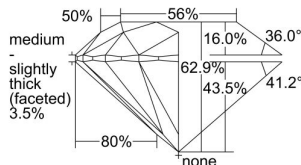

GIA®

FACSIMILE

GIA REPORT 7491751861

Verify this report at GIA.edu

GIA NATURAL DIAMOND DOSSIER®

July 05, 2024
GIA Report Number 7491751861
Shape and Cutting Style ..... Round Brilliant
Measurements ..... 4.26 - 4.28 x 2.68 mm

GRADING RESULTS

Carat Weight ..... 0.30 carat
Color Grade ..... E
Clarity Grade S11
Cut Grade ..... Excellent

ADDITIONAL GRADING INFORMATION

Polish ..... Excellent
Symmetry ..... Excellent
Fluorescence ..... None
Clarity Characteristics..... Crystal, Indented Natural
Inscription(s): GIA 7491751861

PROPORTIONS

Profile to actual proportions

GRADING SCALES

GIA COLOR SCALE	GIA CLARITY SCALE	GIA CUT SCALE
D	FLAWLESS	EXCELLENT
E	INTERNALLY FLAWLESS	
F	VVS₁	VERY GOOD
G		
H	VVS₂	GOOD
I	VS₁	
J	VS₂	FAIR
K	SI₁	
L	SI₂	POOR
M	I₁	
N	I₂	
O	I₃	
P		
Q		
R		
S		
T		
U		
V		
W		
X		
Y		
Z