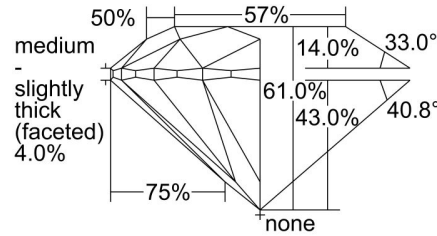

### GRADING RESULTS

Carat Weight ..... 1.20 carat

Color Grade ..... F

Clarity Grade ..... SI2

Cut Grade ..... Excellent

### PROPORTIONS

Profile to actual proportions

### CLARITY CHARACTERISTICS