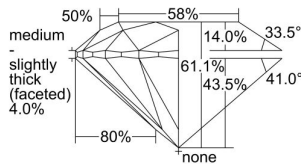

GIA®

FACSIMILE

GIA REPORT 7491763142

Verify this report at GIA.edu

GIA NATURAL DIAMOND DOSSIER®

June 26, 2024
GIA Report Number **7491763142**
Shape and Cutting Style ..... **Round Brilliant**
Measurements ..... **4.42 - 4.44 x 2.71 mm**

GRADING RESULTS

Carat Weight ..... **0.32 carat**
Color Grade ..... **H**
Clarity Grade **S11**
Cut Grade ..... **Excellent**

ADDITIONAL GRADING INFORMATION

Polish ..... **Excellent**
Symmetry ..... **Excellent**
Fluorescence ..... **None**
Clarity Characteristics ..... **Feather**
Inscription(s): **GIA 7491763142**

PROPORTIONS

Profile to actual proportions

GRADING SCALES

GIA COLOR SCALE	GIA CLARITY SCALE	GIA CUT SCALE	
D	FLAWLESS	EXCELLENT	
E	INTERNALLY FLAWLESS		
F		VVS₁	VERY GOOD
G	VVS₂		
H	VS₁	GOOD	
I	VS₂		
J	S1₁	FAIR	
K	S1₂		
L	I₁	POOR	
M	I₂		
N	I₃		
O			
P			
Q			
R			
S			
T			
U			
V			
W			
X			
Y			
Z