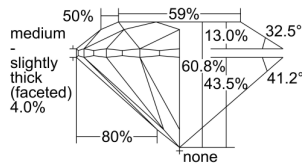

GIA®

FACSIMILE

GIA REPORT 7491763909

Verify this report at GIA.edu

GIA NATURAL DIAMOND DOSSIER®

June 27, 2024
GIA Report Number **7491763909**
Shape and Cutting Style ..... **Round Brilliant**
Measurements ..... **4.31 - 4.33 x 2.62 mm**

GRADING RESULTS

Carat Weight ..... **0.30 carat**
Color Grade ..... **F**
Clarity Grade **VVS1**
Cut Grade ..... **Excellent**

ADDITIONAL GRADING INFORMATION

Polish ..... **Excellent**
Symmetry ..... **Excellent**
Fluorescence ..... **Faint**
Clarity Characteristics..... **Chip, Indented Natural**
Inspection(s): **GIA 7491763909**

PROPORTIONS

Profile to actual proportions

GRADING SCALES

GIA COLOR SCALE	GIA CLARITY SCALE	GIA CUT SCALE	
D	FLAWLESS	EXCELLENT	
E	INTERNALLY FLAWLESS		
F		VVS₁	VERY GOOD
G	VVS₂		
H	VS₁	GOOD	
I	VS₂		
J	SI₁	FAIR	
K	SI₂		
L	I₁	POOR	
M			
N			
O	I₂		
P			
Q			
R	I₃		
S			
T			
U			
V			
W			
X			
Y			
Z