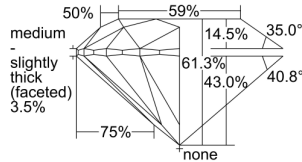

GIA®

FACSIMILE

GIA REPORT

7491772831

Verify this report at GIA.edu

GIA NATURAL DIAMOND DOSSIER®

June 27, 2024
GIA Report Number **7491772831**
Shape and Cutting Style ..... **Round Brilliant**
Measurements ..... **4.50 - 4.53 x 2.76 mm**

GRADING RESULTS

Carat Weight ..... **0.34 carat**
Color Grade ..... **G**
Clarity Grade **S12**
Cut Grade ..... **Excellent**

ADDITIONAL GRADING INFORMATION

Polish ..... **Excellent**
Symmetry ..... **Excellent**
Fluorescence ..... **None**
Clarity Characteristics..... **Cloud, Crystal, Feather**
Inscription(s): **GIA 7491772831**

PROPORTIONS

Profile to actual proportions

GRADING SCALES

GIA COLOR SCALE	GIA CLARITY SCALE	GIA CUT SCALE	
D	FLAWLESS	EXCELLENT	
E	INTERNALLY FLAWLESS		
F		VVS₁	VERY GOOD
G	VVS₂		
H	VS₁	GOOD	
I	VS₂		
J	S1₁	FAIR	
K	S1₂		
L	I₁	POOR	
M	I₂		
N	I₃		
O