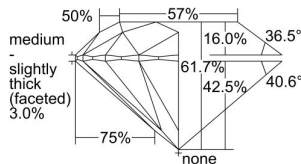

GIA®

FACSIMILE

GIA REPORT

7491780182

Verify this report at GIA.edu

GIA NATURAL DIAMOND DOSSIER®

July 02, 2024
GIA Report Number **7491780182**
Shape and Cutting Style ..... **Round Brilliant**
Measurements ..... **5.84 - 5.87 x 3.61 mm**

GRADING RESULTS

Carat Weight ..... **0.76 carat**
Color Grade ..... **G**
Clarity Grade **S11**
Cut Grade ..... **Excellent**

ADDITIONAL GRADING INFORMATION

Polish ..... **Very Good**
Symmetry ..... **Excellent**
Fluorescence ..... **Very Strong Blue**
Clarity Characteristics ..... **Cloud, Crystal**
Inscription(s): **GIA 7491780182**

PROPORTIONS

Profile to actual proportions

GRADING SCALES

GIA COLOR SCALE	GIA CLARITY SCALE	GIA CUT SCALE	
D	FLAWLESS	EXCELLENT	
E	INTERNALLY FLAWLESS		
F		VVS₁	VERY GOOD
G	VVS₂		
H	VS₁	GOOD	
I	VS₂		
J	S1₁	FAIR	
K	S1₂		
L	I₁	POOR	
M	I₂		
N	I₃		
O			
P			
Q			
R			
S			
T			
U			
V			
W			
X			
Y			
Z