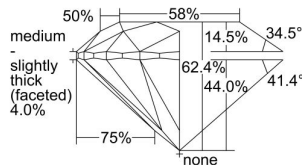

GIA®

FACSIMILE

GIA REPORT

7491781821

Verify this report at GIA.edu

GIA NATURAL DIAMOND DOSSIER®

June 28, 2024
GIA Report Number **7491781821**
Shape and Cutting Style ..... **Round Brilliant**
Measurements ..... **4.36 - 4.39 x 2.73 mm**

GRADING RESULTS

Carat Weight ..... **0.32 carat**
Color Grade ..... **D**
Clarity Grade **VS1**
Cut Grade ..... **Excellent**

ADDITIONAL GRADING INFORMATION

Polish ..... **Excellent**
Symmetry ..... **Excellent**
Fluorescence ..... **Faint**
Clarity Characteristics..... **Crystal, Needle, Pinpoint**
Inscription(s): **GIA 7491781821**

PROPORTIONS

Profile to actual proportions

GRADING SCALES

GIA COLOR SCALE	GIA CLARITY SCALE	GIA CUT SCALE	
D	FLAWLESS	EXCELLENT	
E	INTERNALLY FLAWLESS		
F		VVS₁	VERY GOOD
G	VVS₂		
H	VS₁	GOOD	
I	VS₂		
J	SI₁	FAIR	
K	SI₂		
L	I₁	POOR	
M	I₂		
N	I₃		
O			
P			
Q			
R			
S			
T			
U			
V			
W			
X			
Y			
Z