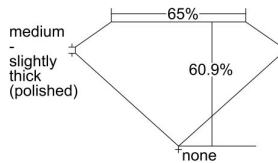

GIA®

FACSIMILE

GIA REPORT

7491783341

Verify this report at GIA.edu

GIA NATURAL DIAMOND DOSSIER®

July 02, 2024
GIA Report Number 7491783341
Shape and Cutting Style ..... Rectangular Step Cut
Measurements ..... 6.91 x 2.54 x 1.54 mm

GRADING RESULTS

Carat Weight ..... 0.30 carat
Color Grade ..... F
Clarity Grade VS2

ADDITIONAL GRADING INFORMATION

Polish ..... Excellent
Symmetry ..... Excellent
Fluorescence ..... None
Clarity Characteristics ..... Crystal
Inscription(s): GIA 7491783341

PROPORTIONS

Profile not to actual proportions

GRADING SCALES

GIA COLOR SCALE		GIA CLARITY SCALE			
COLORLESS	D	VERY VERY SLIGHTLY INCLUDED	FLAWLESS		
	E		INTERNALLY FLAWLESS		
	F	VERY SLIGHTLY INCLUDED	VVS₁		
	G		VVS₂		
	H		VS₁		
	NEAR COLORLESS	I	SLIGHTLY INCLUDED	VS₂	
		J		SI₁	
		FAINT	K	INCLUDED	SI₂
			L		I₁
			M		I₂
VERT LIGHT	N	INCLUDED	I₃		
	O				
	P				
	Q				
	R				
LIGHT	S				
	T				
	U				
	V				
	W				
X					
Y					
Z