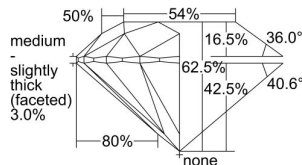

GIA®

FACSIMILE

GIA REPORT

7491803381

Verify this report at GIA.edu

GIA NATURAL DIAMOND DOSSIER®

July 01, 2024
GIA Report Number **7491803381**
Shape and Cutting Style ..... **Round Brilliant**
Measurements ..... **5.07 - 5.08 x 3.17 mm**

GRADING RESULTS

Carat Weight ..... **0.50 carat**
Color Grade ..... **G**
Clarity Grade **VS1**
Cut Grade ..... **Excellent**

ADDITIONAL GRADING INFORMATION

Polish ..... **Excellent**
Symmetry ..... **Excellent**
Fluorescence ..... **Strong Blue**
Clarity Characteristics ..... **Crystal**
Inscription(s): **GIA 7491803381**

PROPORTIONS

Profile to actual proportions

GRADING SCALES

GIA COLOR SCALE

COLORLESS	D
	E
	F
	G
	H
	I
	J
NEAR COLORLESS	K
	L
Faint	M
	N
	O
	P
Very Light	Q
	R
	S
	T
	U
	V
Light	W
	X
	Y
	Z

GIA CLARITY SCALE

FLAWLESS	INTERNAL FLAWLESS	
		FLAWLESS
VERY VERY SLIGHTLY INCLUDED	VVS₁	
	VVS₂	
VERY SLIGHTLY INCLUDED	VS₁	
	VS₂	
SLIGHTLY INCLUDED	SI₁	
	SI₂	
INCLUDED	I₁	
	I₂	
	I₃	

GIA CUT SCALE

EXCELLENT	
	VERY GOOD
GOOD	
FAIR	
POOR