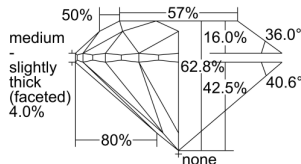

GIA®

FACSIMILE

GIA REPORT

7491803624

Verify this report at GIA.edu

GIA NATURAL DIAMOND DOSSIER®

July 19, 2024
GIA Report Number **7491803624**
Shape and Cutting Style ..... **Round Brilliant**
Measurements ..... **5.33 - 5.36 x 3.36 mm**

GRADING RESULTS

Carat Weight ..... **0.60 carat**
Color Grade ..... **F**
Clarity Grade **VVS2**
Cut Grade ..... **Excellent**

ADDITIONAL GRADING INFORMATION

Polish ..... **Excellent**
Symmetry ..... **Excellent**
Fluorescence ..... **None**
Clarity Characteristics.. **Crystal, Cloud, Pinpoint, Indented Natural**
Inscription(s): **GIA 7491803624**

PROPORTIONS

Profile to actual proportions

GRADING SCALES

GIA COLOR SCALE

COLORED	D
	E
	F
	G
	H
	I
	J
NEAR COLORLESS	K
	L
Faint	M
	N
	O
	P
	Q
	R
	S
	T
	U
	V
	W
	X
	Y
Light	Z

GIA CLARITY SCALE

FLAWLESS	VERY VERY SLIGHTLY INCLUDED	VVS₁	
			VVS₂
INTERNALLY FLAWLESS	VERY SLIGHTLY INCLUDED	VS₁	
		VS₂	
SLIGHTLY INCLUDED	INCLUDED	SI₁	
		SI₂	
I₁	I₂	I₃	

GIA CUT SCALE

EXCELLENT	VERY GOOD	GOOD	FAIR	POOR